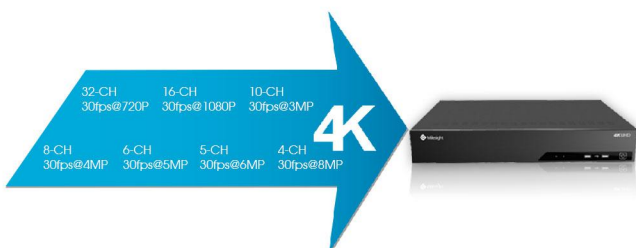

4K H.265 PoE NVR 7000 Series

PoE
4K+H.265

MS-N7016-UPH/MS-N7032-UPH

[DATASHEET](#)

KEY FEATURES

- ▶ 16/24*PoE Ports (16/24*PoE ports design provides just one step to connect camera to NVR.)
- ▶ 16*1080P, 32*720P (Maximum supporting 16*1080P or 32*720P network cameras viewing at the same time.)
- ▶ HDMI & VGA (Providing both HDMI and VGA ports for users to choose according to their monitor types.)
- ▶ 4*3.5"HDD (4 SATA of 3.5"HDD, providing 10TB capacity for each HDD, up to 40TB total hard disk storage.)
- ▶ RAID 0/1/5/6/10 (Supporting 5 different RAID levels (0, 1, 5, 6,10) for the needs of users.)
- ▶ Video Content Analysis (With 10 detection modes, VCA greatly enhances the performance bringing comprehensive surveillance functions.)

Plug and Play

Milesight PoE NVR 7000 Series features 16/24 independent PoE ports. The NVR will automatically detect, configure and play the live view of the network cameras once the cable is plugged.

H.265+H.264

Smartly figure out and switch between H.264 and H.265 automatically. It will extend the days to save recording file with H.265 than with other compressions.

Powerful Decoding Capacity

Maximum support up to 16*1080P or 32*720P network cameras viewing at the same time.

4K Video Viewing Experience

Milesight 4K H.265 PoE NVR 7000 Series supports up to 4K definition (3840*2160, effectively four times that of Full HD) live viewing, playback and recording, providing users with ultra-high-definition video viewing experience.