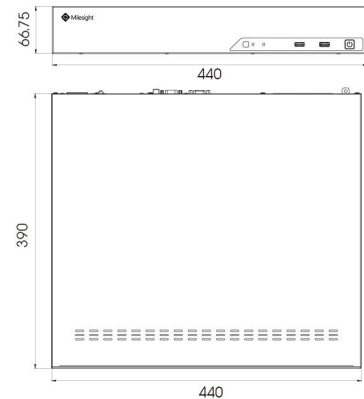

4K H.265 PoE NVR 7000 Series

Interfaces

MS-N7016-UPH

MS-N7032-UPH

- 1. Run Indicator
- 2. HDD Indicator
- 3. USB
- 4. Power
- 5. PoE Ports
- 6. LAN
- 7. Audio Out
- 8. Audio In
- 9. RS-232
- 10. VGA
- 11. HDMI
- 12. USB
- 13. RS-485
- 14. Alarm Out
- 15. Alarm In
- 16. Power

Installation of HDDs

Structure Diagrams

MS-N7016-UPH

MS-N7032-UPH

Units: mm

Naming Convention

Milesight Technology Co.,Ltd. | www.milesight.com

Contact Us: sales@milesight.com support@milesight.com