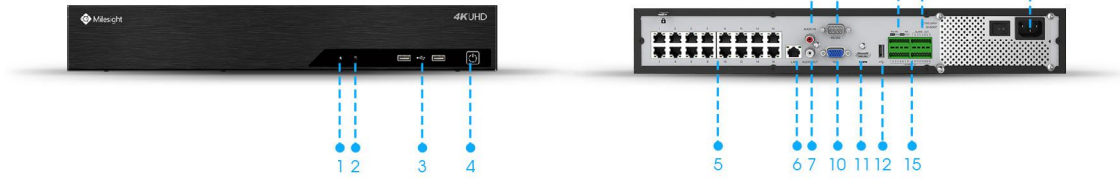

4K H.265 PoE NVR 7000 Series

PoE
4K+H.265

MS-N7016-UPH/MS-N7032-UPH

[DATASHEET](#)

KEY FEATURES

- ▶ 16/24*PoE Ports (16/24*PoE ports design provides just one step to connect camera to NVR.)
- ▶ 16*1080P, 32*720P (Maximum supporting 16*1080P or 32*720P network cameras viewing at the same time.)
- ▶ HDMI & VGA (Providing both HDMI and VGA ports for users to choose according to their monitor types.)
- ▶ 4*3.5"HDD (4 SATA of 3.5"HDD, providing 10TB capacity for each HDD, up to 40TB total hard disk storage.)
- ▶ RAID 0/1/5/6/10 (Supporting 5 different RAID levels (0, 1, 5, 6,10) for the needs of users.)
- ▶ Video Content Analysis (With 10 detection modes, VCA greatly enhances the performance bringing comprehensive surveillance functions.)

4K Video Viewing Experience

Milesight 4K H.265 PoE NVR 7000 Series supports up to 4K definition (3840*2160, effectively four times that of Full HD) live viewing, playback and recording, providing users with ultra-high-definition video viewing experience.

4K H.265 PoE NVR 7000 Series

Interfaces

MS-N7016-UPH

MS-N7032-UPH

- 1. Run Indicator
- 2. HDD Indicator
- 3. USB
- 4. Power
- 5. PoE Ports
- 6. LAN
- 7. Audio Out
- 8. Audio In
- 9. RS-232
- 10. VGA
- 11. HDMI
- 12. USB
- 13. RS-485
- 14. Alarm Out
- 15. Alarm In
- 16. Power